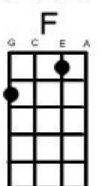

Addams Family Theme

Vic Mizzy

Hear this song at: <http://www.youtube.com/watch?v=YFk4b6yeX4>

(detune strings one tone to play along – original key Bb)

From: Richard G's Ukulele Songbook www.scorpexuke.com

Intro:

[G7!] [C!] x x [A7!] [D!] x x

[A7!] [D!] [A7!] [D!] [G7!] [C!] x x

[G7!] [C!] x x [A7!] [D!] x x

[A7!] [D!] [A7!] [D!] [G7!] [C!] x x [G7]

They're [C] creepy and they're [F] kooky

Mys[G7]terious and [C] spooky

They're [C] altogether [F] ooky

The [G7] Addams fami[C]ly

[C] Their house is a mu[F]seum

When [G7] people come to [C] see 'em

They [C] really are a [F] scre-am

The [G7] Addams fami[C]ly

[G7!] [C!] x x Neat

[A7!] [D!] x x Sweet

[A7!] [D!] [A7!] [D!] [G7!] [C!] x x Petite [G7]

So [C] get a witch's [F] shawl on

A [G7] broomstick you can [C] crawl on

We're [C] gonna pay a [F] call on

(Slower) The [G7] Addams fami[C]ly x x

X – click fingers or tap uke

! – single strum