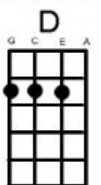

Addams Family Theme

Vic Mizzy

Hear this song at: <http://www.youtube.com/watch?v=YFk4b6yeX4>

(detune strings one tone to play along – original key Bb)

From: Richard G's Ukulele Songbook www.scorpexuke.com

Intro:

[G7!] [C!] x x [A7!] [D!] x x

[A7!] [D!] [A7!] [D!] [G7!] [C!] x x

[G7!] [C!] x x [A7!] [D!] x x

[A7!] [D!] [A7!] [D!] [G7!] [C!] x x [G7]

They're [C] creepy and they're [F] kooky

Mys[G7]terious and [C] spooky

They're [C] altogether [F] ooky

The [G7] Addams fami[C]ly

[C] Their house is a mu[F]seum

When [G7] people come to [C] see 'em

They [C] really are a [F] scre-am

The [G7] Addams fami[C]ly

[G7!] [C!] x x Neat

[A7!] [D!] x x Sweet

[A7!] [D!] [A7!] [D!] [G7!] [C!] x x Petite [G7]

So [C] get a witch's [F] shawl on

A [G7] broomstick you can [C] crawl on

We're [C] gonna pay a [F] call on

(Slower) The [G7] Addams fami[C]ly x x

X – click fingers or tap uke

! – single strum