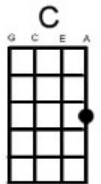

Addams Family Theme

Vic Mizzy

Hear this song at: <http://www.youtube.com/watch?v=YFk4b6yeX4>

(detune strings one tone to play along – original key Bb)

From: Richard G's Ukulele Songbook www.scorpexuke.com

Intro:

[G7!] [C!] x x [A7!] [D!] x x

[A7!] [D!] [A7!] [D!] [G7!] [C!] x x

[G7!] [C!] x x [A7!] [D!] x x

[A7!] [D!] [A7!] [D!] [G7!] [C!] x x [G7]

They're [C] creepy and they're [F] kooky

Mys[G7]terious and [C] spooky

They're [C] altogether [F] ooky

The [G7] Addams fami[C]ly

[C] Their house is a mu[F]seum

When [G7] people come to [C] see 'em

They [C] really are a [F] scre-am

The [G7] Addams fami[C]ly

[G7!] [C!] x x Neat

[A7!] [D!] x x Sweet

[A7!] [D!] [A7!] [D!] [G7!] [C!] x x Petite [G7]

So [C] get a witch's [F] shawl on

A [G7] broomstick you can [C] crawl on

We're [C] gonna pay a [F] call on

(Slower) The [G7] Addams fami[C]ly x x

X – click fingers or tap uke

! – single strum