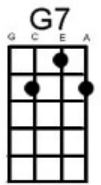

Addams Family Theme

Vic Mizzy

Hear this song at: <http://www.youtube.com/watch?v=YFk4b6yeX4>

(detune strings one tone to play along – original key Bb)

From: Richard G's Ukulele Songbook www.scorpexuke.com

Intro:

[G7!] [C!] x x [A7!] [D!] x x

[A7!] [D!] [A7!] [D!] [G7!] [C!] x x

[G7!] [C!] x x [A7!] [D!] x x

[A7!] [D!] [A7!] [D!] [G7!] [C!] x x [G7]

They're [C] creepy and they're [F] kooky

Mys[G7]terious and [C] spooky

They're [C] altogether [F] ooky

The [G7] Addams fami[C]ly

[C] Their house is a mu[F]seum

When [G7] people come to [C] see 'em

They [C] really are a [F] scre-am

The [G7] Addams fami[C]ly

[G7!] [C!] x x Neat

[A7!] [D!] x x Sweet

[A7!] [D!] [A7!] [D!] [G7!] [C!] x x Petite [G7]

So [C] get a witch's [F] shawl on

A [G7] broomstick you can [C] crawl on

We're [C] gonna pay a [F] call on

(Slower) The [G7] Addams fami[C]ly x x

X – click fingers or tap uke

! – single strum