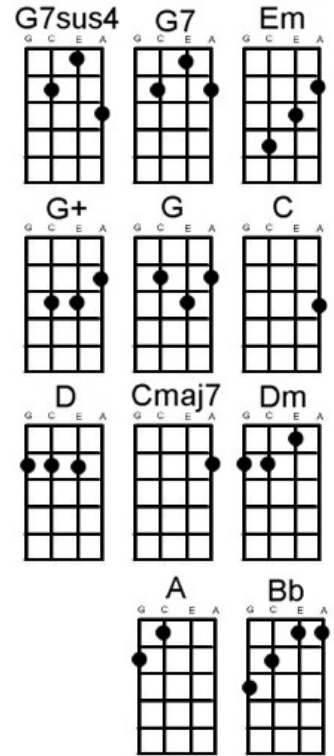

Message To My Girl Split Enz

Hear this song at: http://www.youtube.com/watch?v=YUC_jE78FNE (Original key C#)

From: Richard G's Ukulele Songbook www.scorpexuke.com

Intro: Uke 1 G7* G7 G7* G7 G7* G7 G7* G7

Uke 2 A | -2----32 -2----3 5
 E | --3-13-- --3-13- 3
 C | ---2---- ---2---- 2

G7* = G7sus4 in intro and instrumental break

[G7sus4] I don't wanna say I [G7] love you
 [G7sus4] That would give away too [G7] much
 [Em] To be de[G+]tached and [G] precious [G+]
 [Em] The only thing you [G7] feel is [A] vicious
 [G7sus4] I don't wanna say I [G7] want you
 [G7sus4] Even though I want you so [G7] much
 [Em] It's wrapped up in [G+] conver[G]sation [G+]
 [Em] It's whispered [G7] in a [A] hush
 Though I'm [C] frightened by the word
 I think it's [D] time that it was heard

Chorus: *No more [G] empty self po[Cmaj7]ssession
 Visions [G] swept under the [Dm] mat
 It's no [Bb] New Year's reso[C]lution it's more than [G] that*

[G7sus4] Now I wake up [G7] happy
 [G7sus4] Warm in another's em[G7]brace
 [Em] No-one [G+] else can [G] touch us [G+]
 [Em] While we're [G7] in this [A] place
 So I'll [C] sing it to the world a simple [D] message to my girl **Rpt Chorus**

Instrumental: Uke 1 G7* G7 G7* G7 Em G+G G+ Em G7A
 Uke 2 A | -2----32 ---200- ---200
 E | --3-13-- 023---3 023---
 C | ---2---- -----

Though I'm [C] frightened by the word I think it's [D] time I made it heard
 So I'll [C] sing it to the world a simple [D] message to my girl **Rpt Chorus**