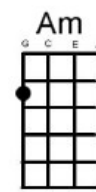

All That She Wants Ace of Base

Hear this song at: <http://www.youtube.com/watch?v=kGk86oT7pSw> (play along with capo at fret 4)

From: Richard G's Ukulele Songbook www.scorpexuke.com

Intro: Uke 1: Scratch Z chord
 Uke 2: A | 0 3030 0 50503 0 3030 -
 E | - - - - - - - - - - - - - - - 3

[Am] She leads a lonely [G] life [Dm]
 [Am] She leads a lonely [Em7] life [Dm]

Instrumental Uke 1 Am G Dm Am Em7 Dm
 Uke 2 A | 000000----- 000000
 E | -----013----- -----013--0-
 C | -----02 -----2
 Low G G | -----44-- -----44--

Chorus: [Am] All that she wants is another [G] baby
 She's [Dm] gone tomorrow boy
 [Am] All that she wants is another [Em7] baby [Dm] yeah

Repeat Intro x 2

So if you [Am] are in sight and the day is right
 She's a [G] hunter you're the [Dm] fox
 The [A] gentle voice that talks to you [Em7] won't talk for[E7]ever
 [Am] It is a night for passion
 But the [Dm] morning means goodbye
 Be[Am]ware of what is [Em7] flashing in her [Dm] eyes
 She's going to get you